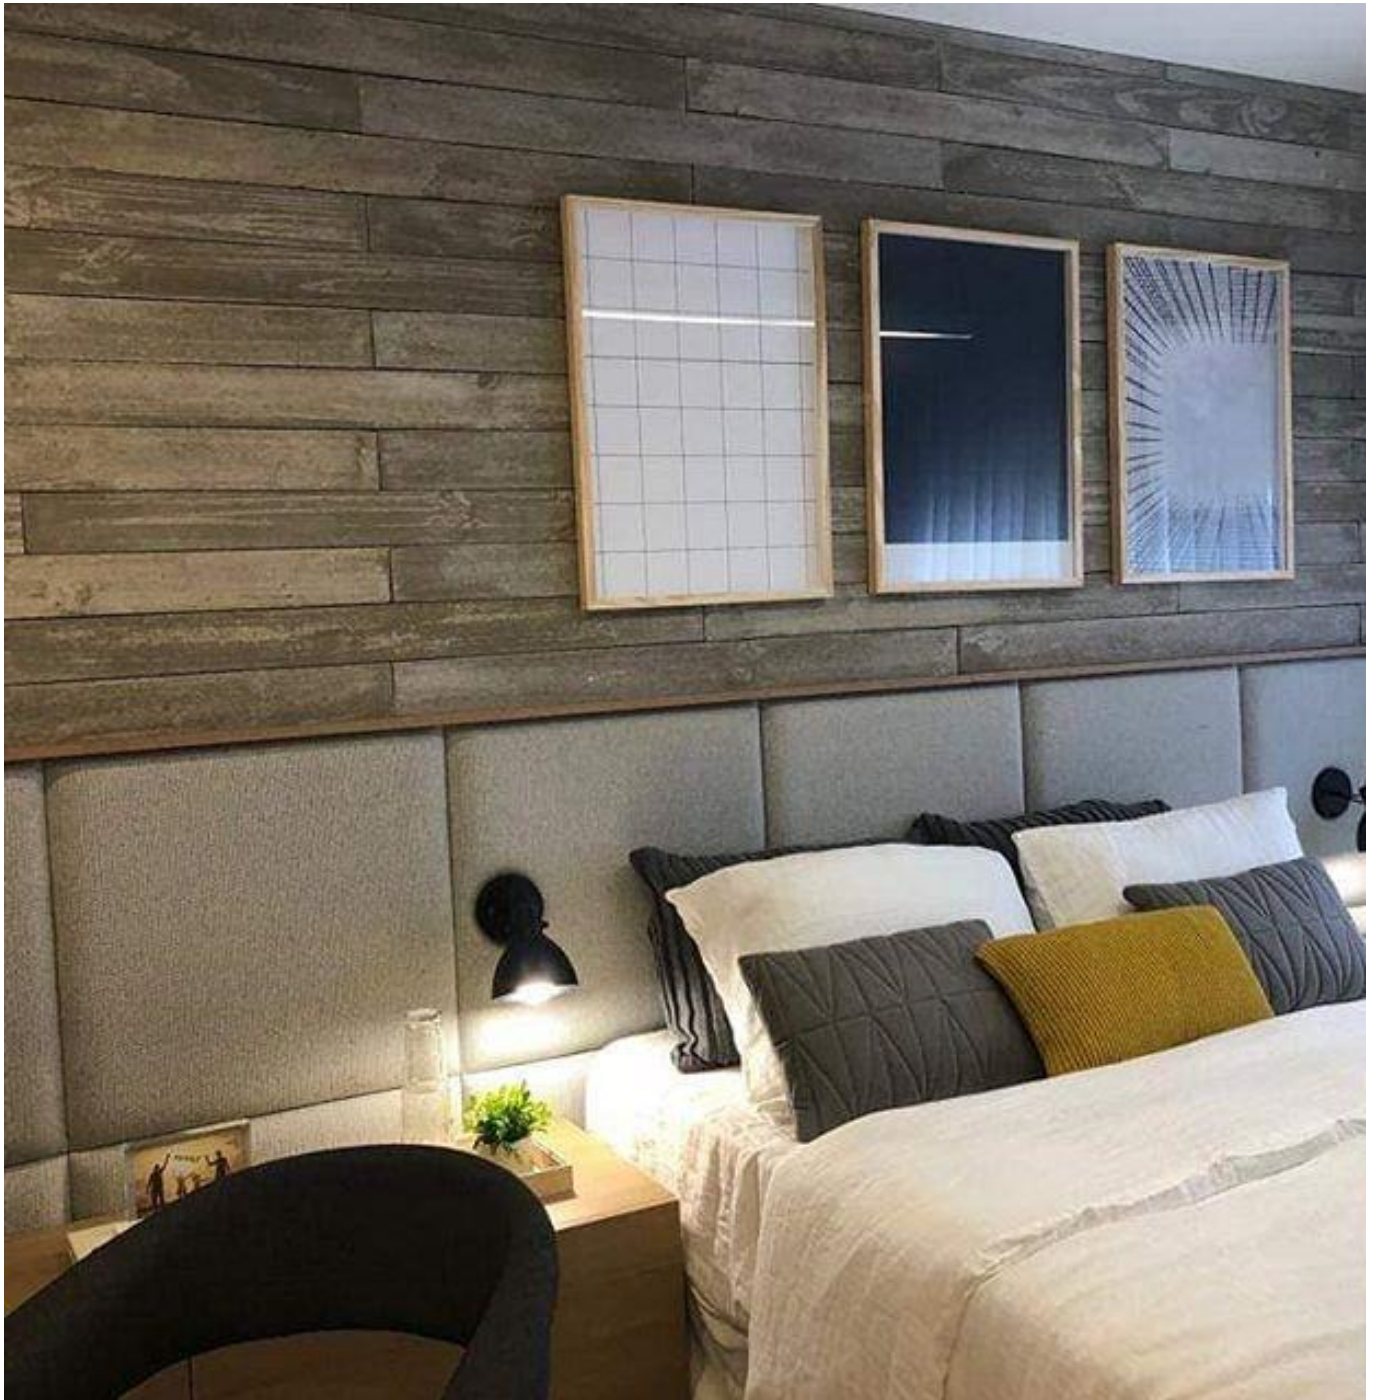

GALERIA REVEST

Galeria Revest – Avenida Visconde de Indaiatuba, 1035 – Vila Vitória I.

CEP: 13338-010 – Indaiatuba / SP

Contato: (19) 3264-9878 – (15) 99909-3815 | E-mail: galeriarevest@hotmail.com

Site: www.galeriarevest.com.br | Redes Sociais: @galeriarevest