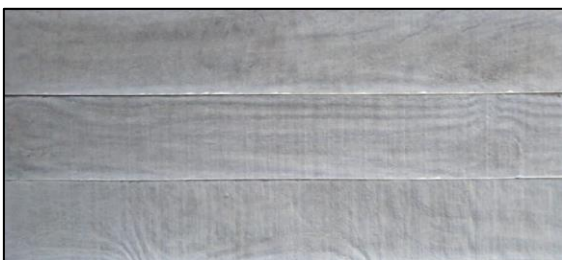

GALERIA REVEST

CONCRETO APARENTE

Disponível nas Dimensões:

RÉGUAS APARENTES RÚSTICAS

- 1,00 x 10 x 2,0 cm
- 1,25 X 5 X 2,0 cm
- 1,25 x 7 x 2,0 cm
- 1,20 x 15 x 2,0 cm
- 1,20 x 20 x 2,0 cm
- 1,20 x 25 x 2,0 cm
- 1,20 x 30 x 2,0 cm

RÉGUAS APARENTES LISA

1,00 x 9 x 2,0 cm

Lisa

RUSTICA